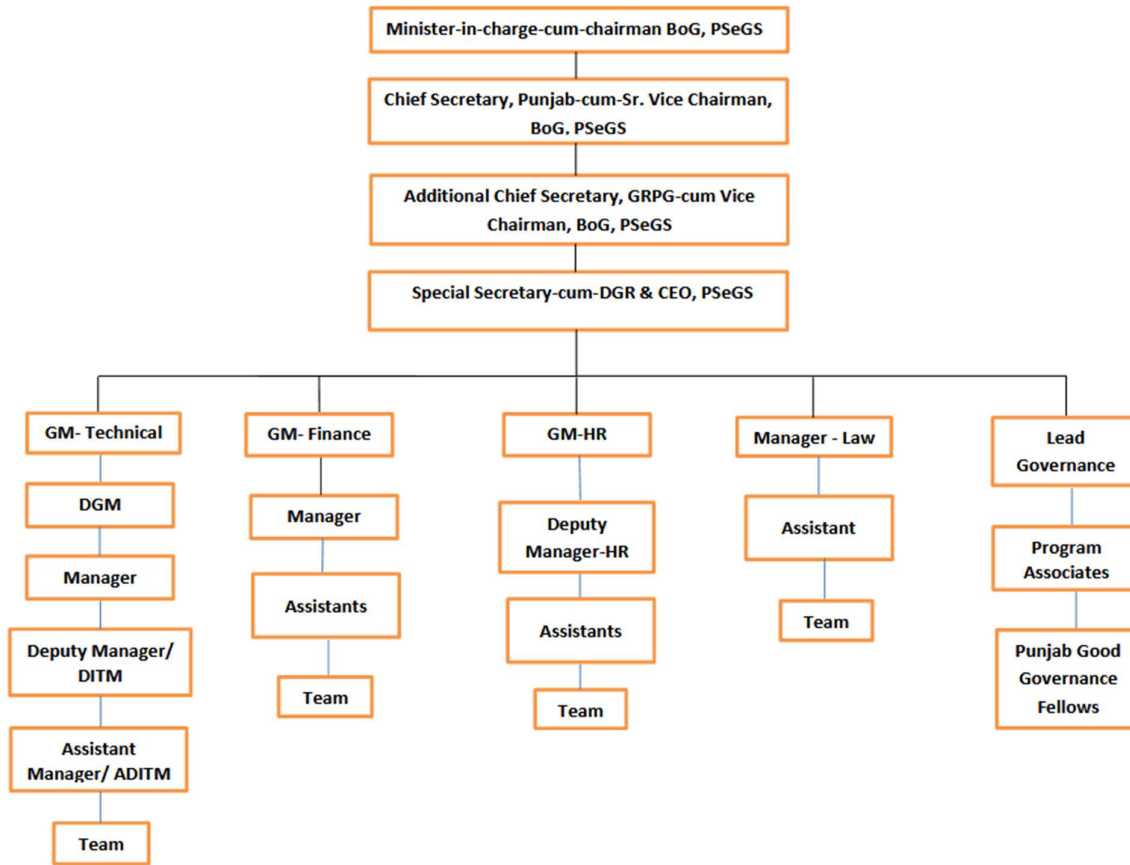

# Organization Chart: PSeGS

*\*Note: Total Strength as on date: 522 including PAWAN(93), Election(158)*