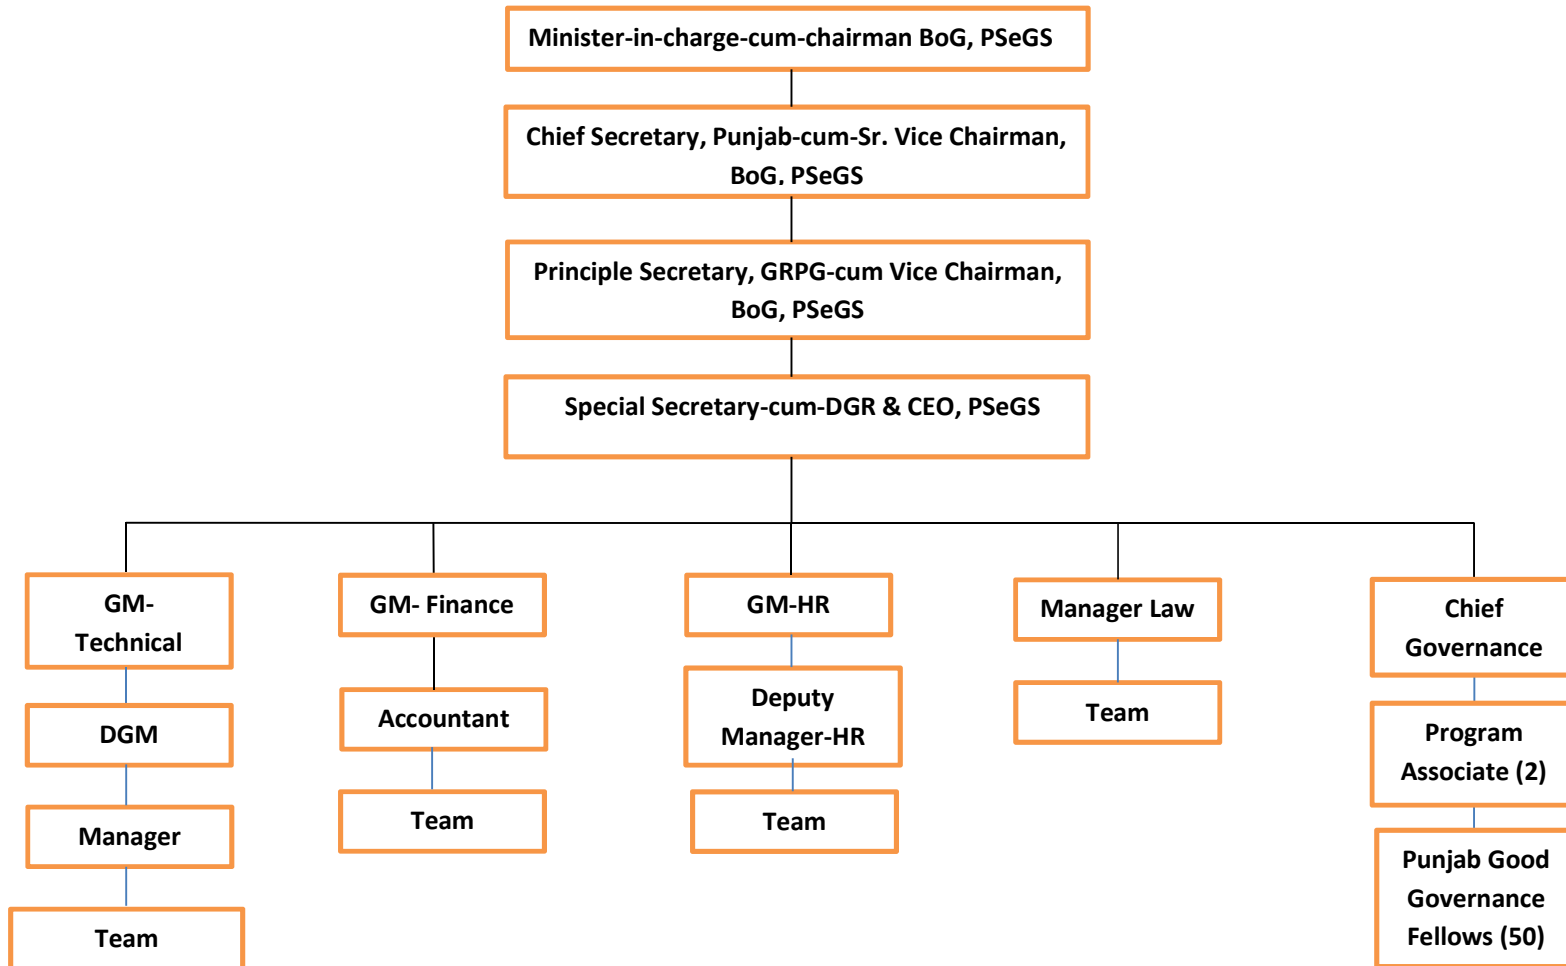

Organization Chart: PSeGS

Field Staff reporting to SSM: DITM & ADITM-34

Pawan Staff reporting to SM: 93

Election Staff reporting to CEO/DEO Office: 159