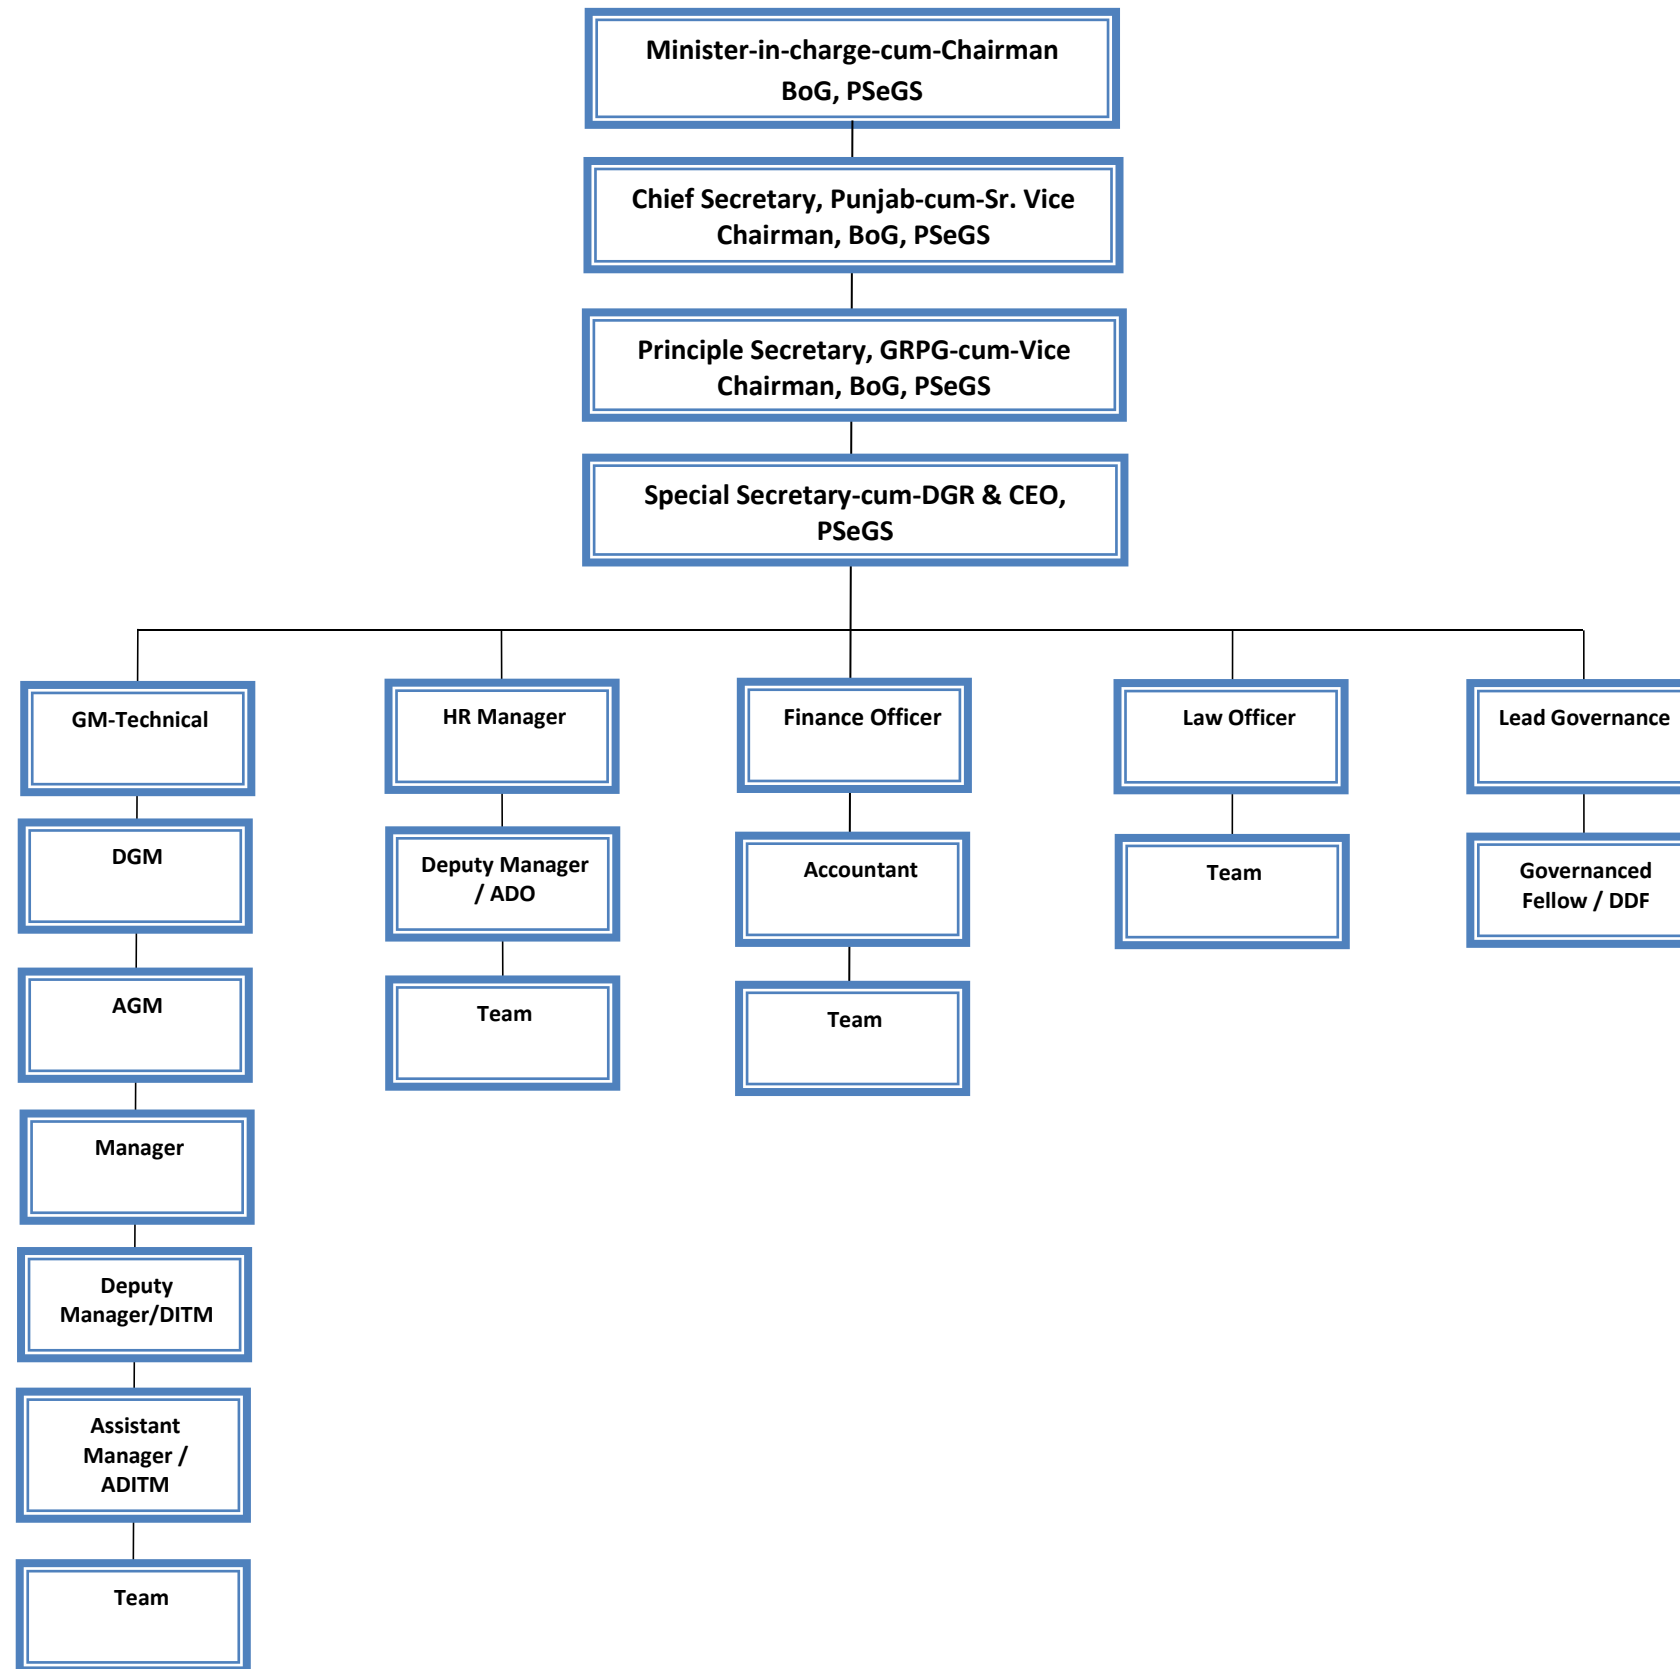

Organization Chart PSeGS

**Note: Total Strength as on date : 466 including PAWAN(105), Election(149), Software Cell(47), Administrative Staff (88)*